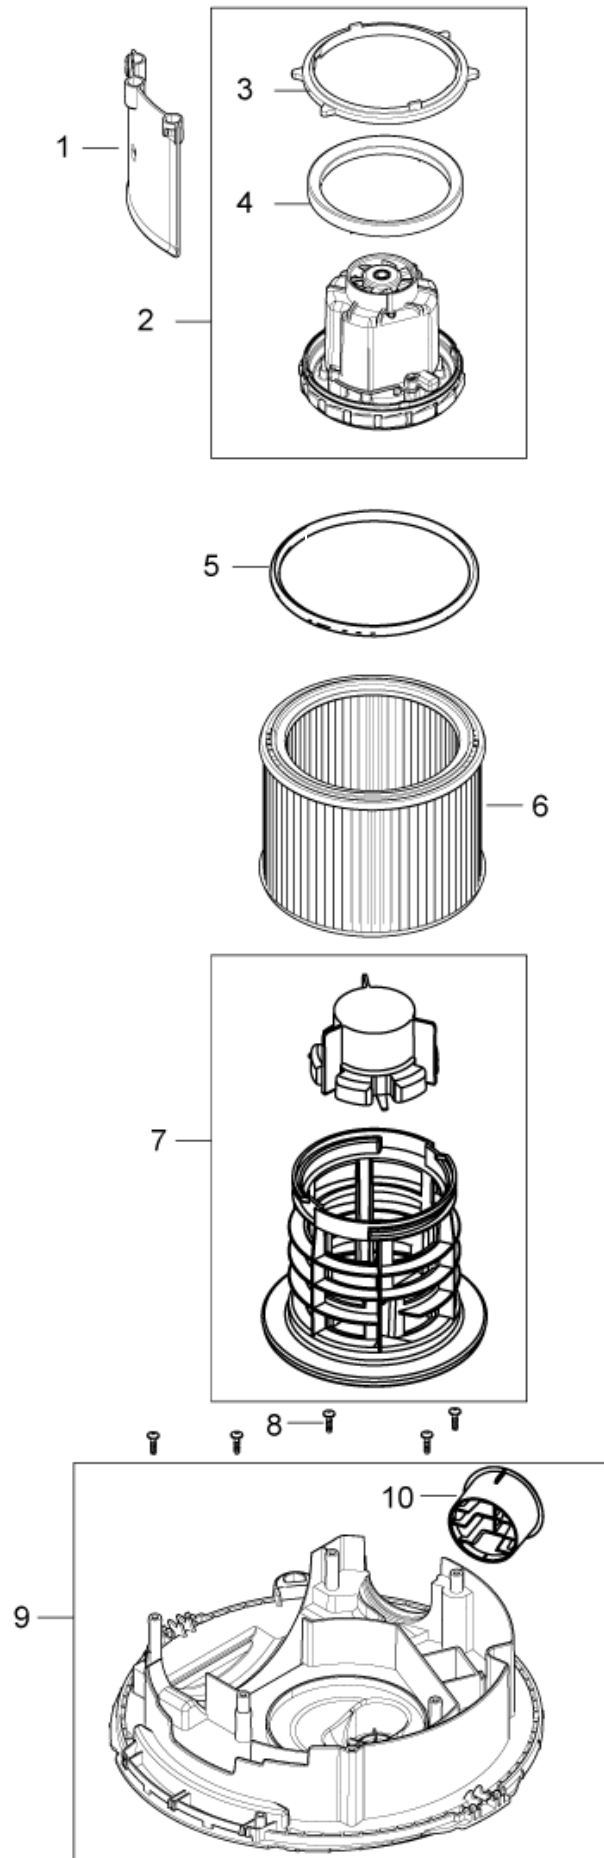

Motor and filter

AERO 21

17-02-2014

Part List ID
AERO2106

7

Motor and filter

AERO 21

17-02-2014

Part List ID
AERO2106

8

Pos	Part no.	Qty	Description
01	107409159	1	DEFLECTOR SHIELD
02	107409160	1	MOTOR 230V
02	107409162	1	MOTOR 120V 110V
03	107409163	1	UPPER MOTOR SEALING
04	107409164	1	LOWER MNOTOR SEALING
05	107409165	1	SEALING FILTER
06	302000490	1	FILTER ELEMENT Ø185X140 PET M-CLASS
07	107402646	1	FILTER SUPPORT CAGE ATTIX PP
08	302003704	5	SCREW EJOT DELTA PT50X18WN5451
09	107409166	1	BASEPLATE WITH OUTLET
10	107409167	1	OUTLET