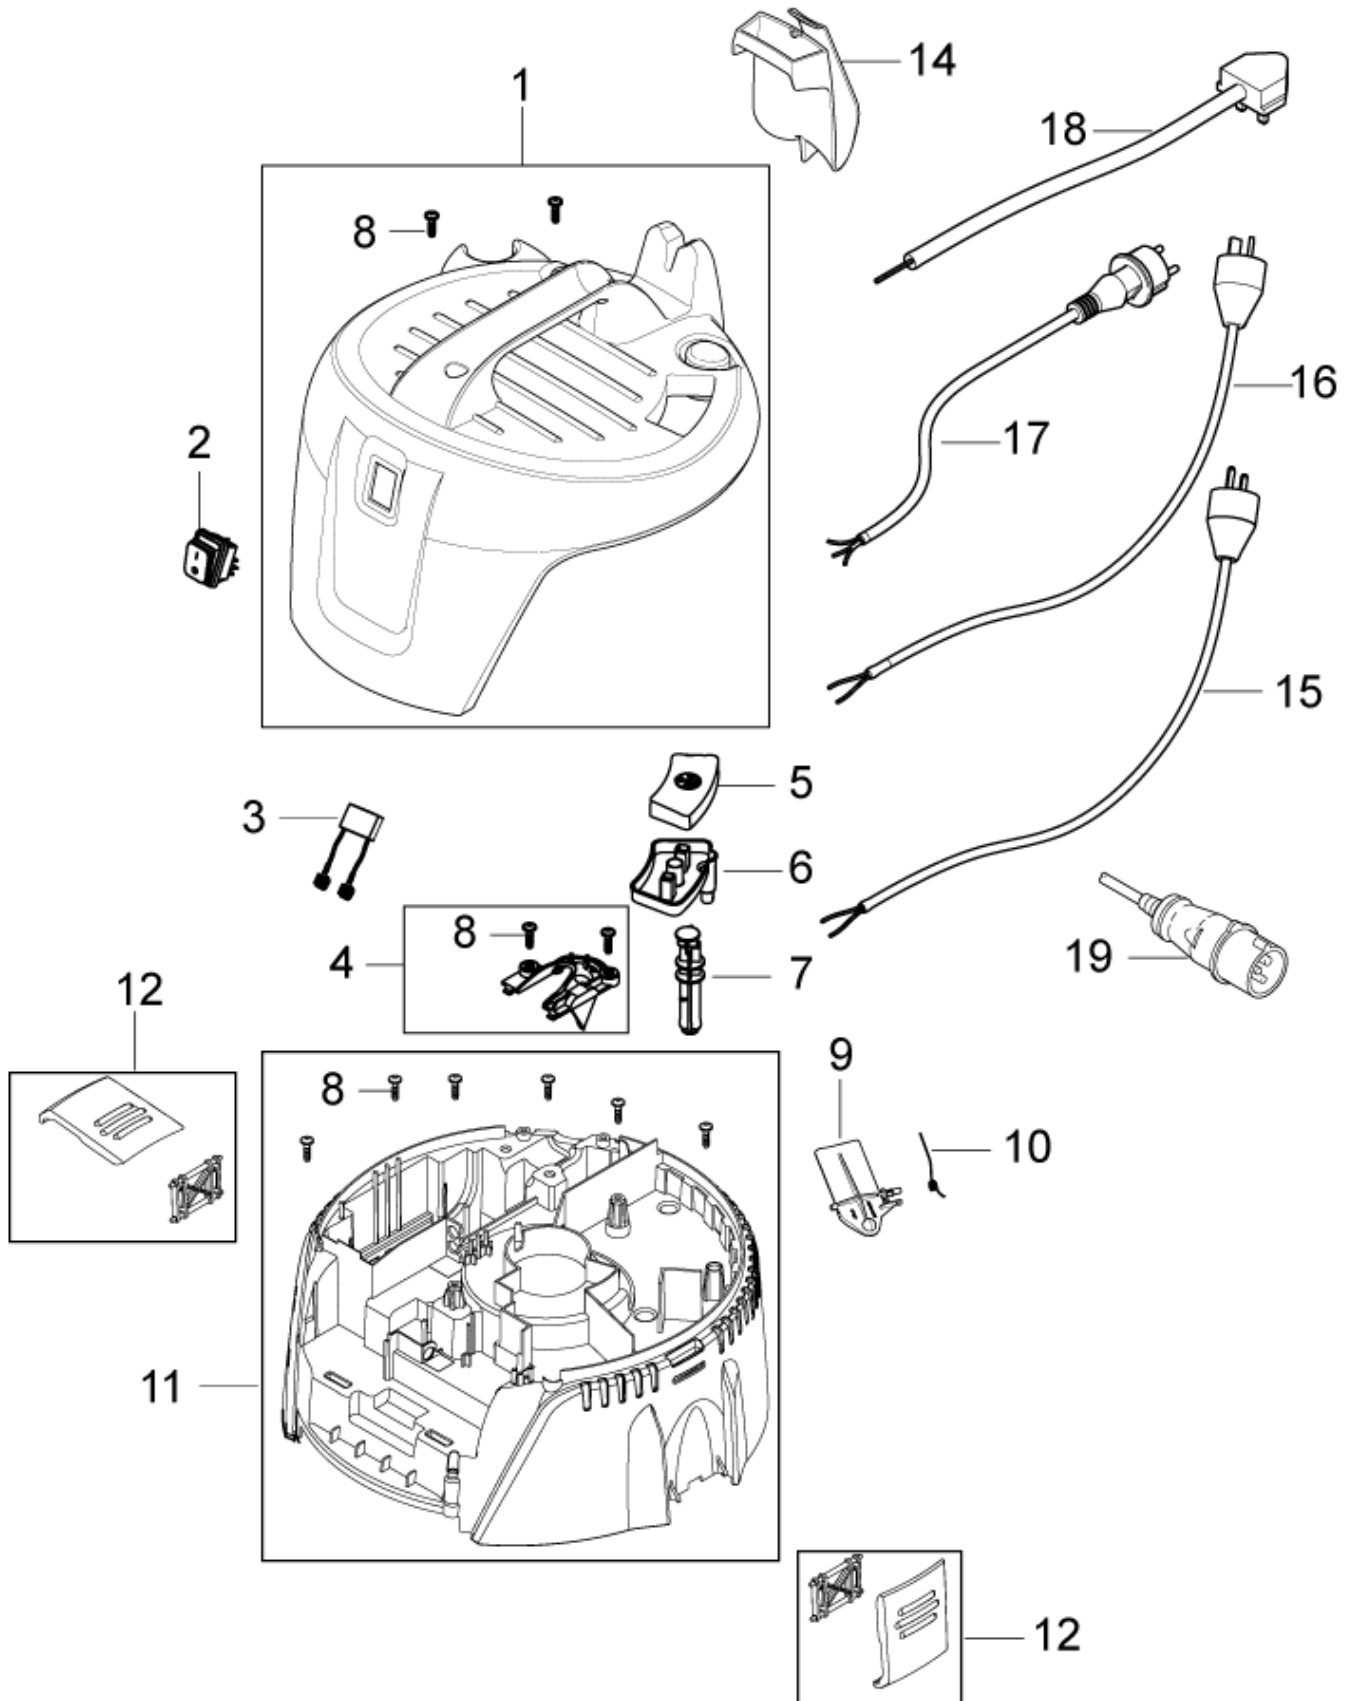

Table of Contents

AERO 21

Hood 21-01 PC	3
Hood 21-21 PC	5
Motor and filter	7
Container 20L plast	9
Container 20L INOX	11
Accessories	13
Recommended Spare Parts	15

Hood 21-01 PC

AERO 21

17-02-2014

Part List ID
AERO2102

3

Hood 21-01 PC

AERO 21

17-02-2014

Part List ID
AERO2102

4

Pos	Part no.	Qty	Description	
01	107409124	1	HEAD COVER BASIC	
02	107404540	1	SWITCH 0-1 DOUBLE POLE SET	
03	107404542	1	ANTI-INTEFERENCE CAPACITOR SET	
04	107409125	1	CABLE OUTLET	
05	107409126	1	PC-BUTTON	
06	107409127	1	PC DRAIN HOUSING	
07	107409128	1	PC ROD BASIC	
08	302003704	9	SCREW EJOT DELTA PT50X18WN5451	
09	107409129	1	PC FLAP - KIT	
10	909100083	1	TORSION SPRING D0.9X18X45 INOX	
11	107409149	1	CLAMPING PLATE	
12	107409130	2	CLAMP	
14	107409981	1	HOSE/CABLE HOOK. AERO 21	
15	302002394	1	POWERCORD H05VV-F 2X0.75X5.7M	EU
16	107410819	1	POWER CORD JP	JP
16	302000455	1	POWER CORD SJTW-A AWG18/2X8.25	US
17	302000452	1	POWER CORD H05RR-F 2X0.75X8.25 M	CH
18	60904	1	POWER CORD H05VV-F 2X0.75X5.7M	UK (230V 50Hz)
19	60282	1	POWER CORD H07BQ-F 2X1.5 SQUAR	UK (110V 50Hz)

Part List ID
AERO2104

6

Pos	Part no.	Qty	Description	
01	107409134	1	AERO 21 HEAD COVER	
02	107409135	1	SWITCH 1-0-TOOL	
03	107400059	1	SOCKET 16A/250V CH	
03	302004034	1	SOCKET 16A/250V EU	
04	302003705	2	SCREW EJOT DELTA PT35X18WN5451	
05	302002052	1	PLUG SOCKET PLATE	
06	107404542	1	ANTI-INTEFERENCE CAPACITOR SET	
07	107409125	1	CABLE OUTLET	
08	302003704	9	SCREW EJOT DELTA PT50X18WN5451	
09	107409126	1	PC-BUTTON	
10	107409127	1	PC DRAIN HOUSING	
11	107409128	1	PC ROD BASIC	
12	107409130	2	CLAMP	
13	107409188	1	PCBA CHAMELEON 21 EA 230V	
13	107409189	1	PCBA CHAMELEON 21 EA 110V	
14	107409129	1	PC FLAP - KIT	
15	909100083	1	TORSION SPRING D0.9X18X45 INOX	
16	107409149	1	CLAMPING PLATE	
18	107409981	1	HOSE/CABLE HOOK. AERO 21	
19	61130	1	POWERCORD H05VV-F 3G1.5X5.7M C	EU
20	302000455	1	POWER CORD SJTW-A AWG18/2X8.25	US
21	61132	1	POWERCORD H05VV-F 3G1.0X5.7 SN	CH
22	61129	1	POWER CORD H05VV-F3G1.5X5	GB (230V)