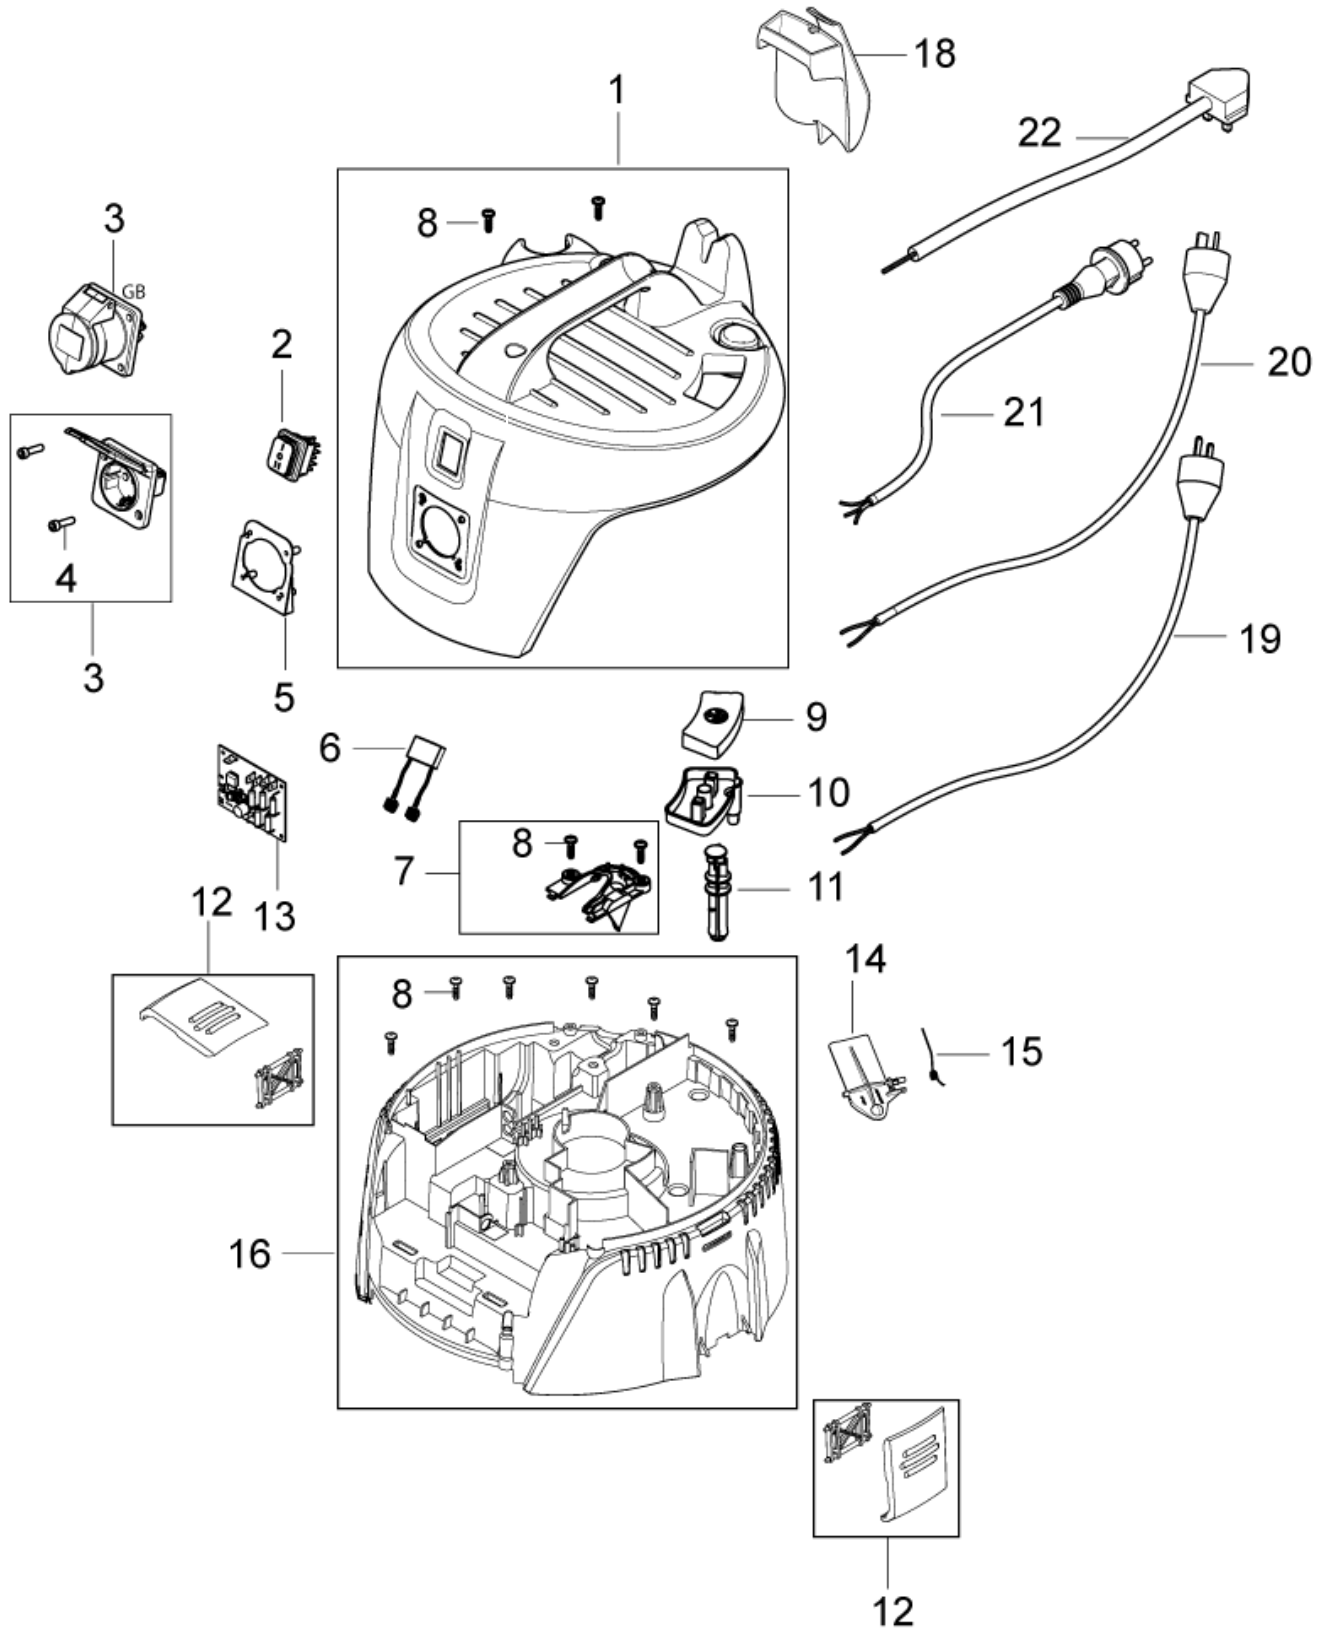

Hood 21-21 PC

AERO 21

17-02-2014

Part List ID
AERO2104

5

Hood 21-21 PC

AERO 21

17-02-2014

Part List ID
AERO2104

6

Pos	Part no.	Qty	Description	
01	107409134	1	AERO 21 HEAD COVER	
02	107409135	1	SWITCH 1-0-TOOL	
03	107400059	1	SOCKET 16A/250V CH	
03	302004034	1	SOCKET 16A/250V EU	
04	302003705	2	SCREW EJOT DELTA PT35X18WN5451	
05	302002052	1	PLUG SOCKET PLATE	
06	107404542	1	ANTI-INTEFERENCE CAPACITOR SET	
07	107409125	1	CABLE OUTLET	
08	302003704	9	SCREW EJOT DELTA PT50X18WN5451	
09	107409126	1	PC-BUTTON	
10	107409127	1	PC DRAIN HOUSING	
11	107409128	1	PC ROD BASIC	
12	107409130	2	CLAMP	
13	107409188	1	PCBA CHAMELEON 21 EA 230V	
13	107409189	1	PCBA CHAMELEON 21 EA 110V	
14	107409129	1	PC FLAP - KIT	
15	909100083	1	TORSION SPRING D0.9X18X45 INOX	
16	107409149	1	CLAMPING PLATE	
18	107409981	1	HOSE/CABLE HOOK. AERO 21	
19	61130	1	POWERCORD H05VV-F 3G1.5X5.7M C	EU
20	302000455	1	POWER CORD SJTW-A AWG18/2X8.25	US
21	61132	1	POWERCORD H05VV-F 3G1.0X5.7 SN	CH
22	61129	1	POWER CORD H05VV-F3G1.5X5	GB (230V)