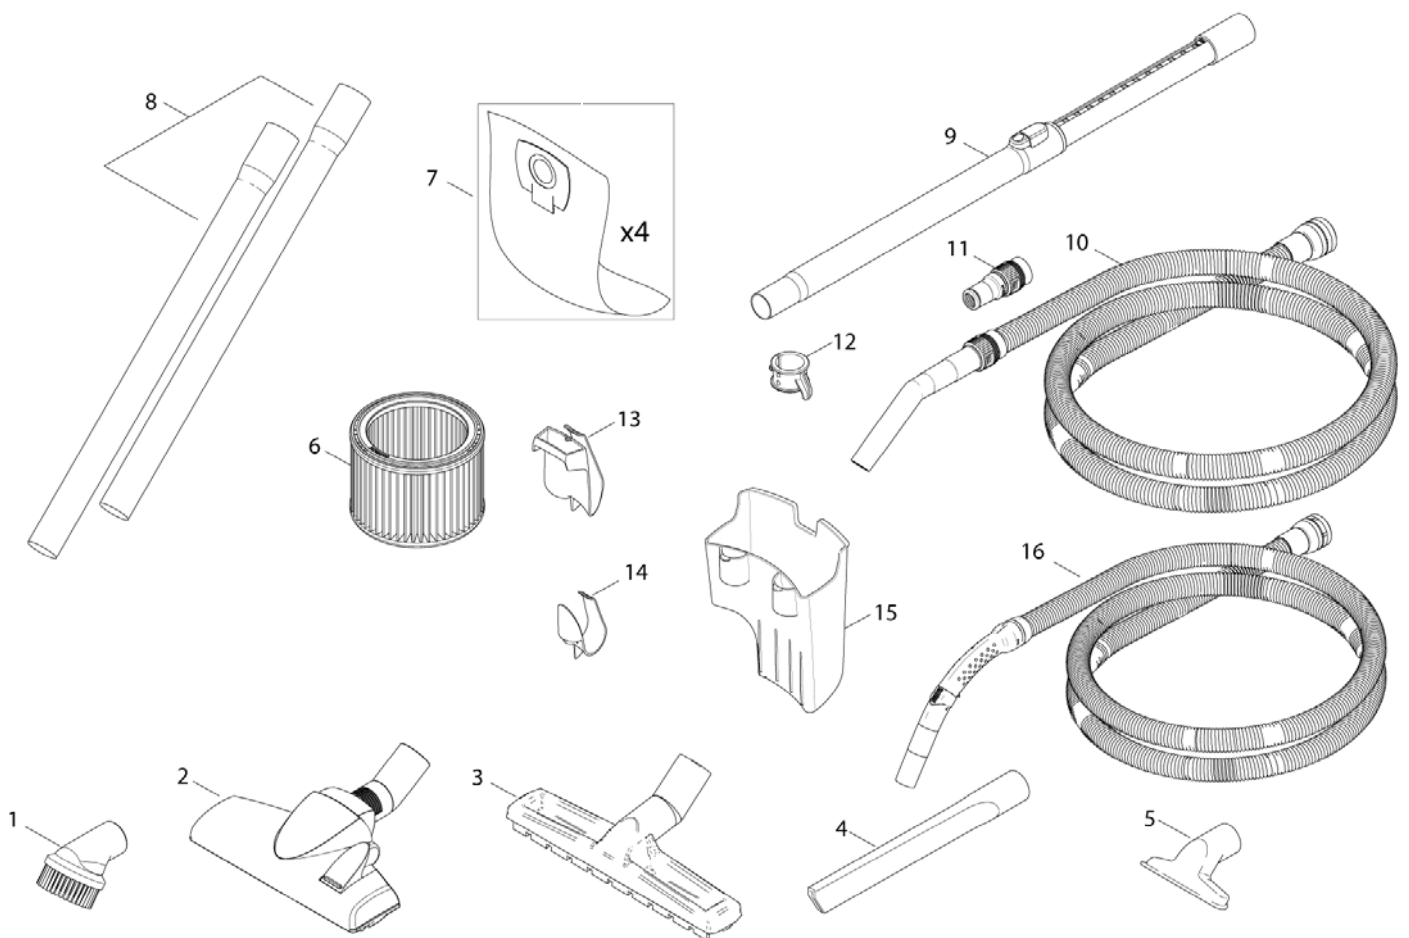

Accessories

AERO 21

17-02-2014

Part List ID
AERO2112

13

Accessories

AERO 21

17-02-2014

Part List ID
AERO2112

14

Pos	Part no.	Qty	Description
01	302002509	1	SUCTION BRUSH D36 BLACK
02	302002365	1	SOIL NOZZLE SWITCHABLE
03	107402706	1	Bodendüse
03	107407310	1	FLOOR NOZZLE D32 RUBBER STRIP
03	107407311	1	FLOOR NOZZLE D32 BRUSH
04	29541	1	CREVICE NOZZLE D36X200
05	14295	1	UNIVERSAL NOZZLE D36X115
06	302000490	1	FILTER ELEMENT Ø185X140 PET M-CLASS
07	302002404	1	FILTER BAG AERO 4 PCS
08	107400032	1	EXTENSION TUBE D36 2X500MM ALU
08	302000529	1	EXTEN TUBE D36 2X505MM ST/CR
08	40696	1	EXTENSION TUBE D36 2X515MM PLASTIC
09	107402654	1	TELESCOPIC TUBE D36 575-930MM CR-ST
09	107402705	1	TELESCOPIC TUBE PLAST.-KIT
10	107409976	1	UNIV HOSE WITH HAND TUBE D32X3500 CPL.
11	107409977	1	TOOL ADAPTER WITH SUCTION REGULATION D32
12	107409978	1	TUBE HOLDER KIT D32
12	107409979	1	TUBE HOLDER KIT D36
13	107409981	1	HOSE/CABLE HOOK. AERO 21
15	107409980	1	TOOL BOX. AERO 26/31
16	107405599	1	SUCTION HOSE D32X2500 CPL.
16	107405600	1	SUCTION HOSE D32x1900 CPL.
16	107406115	1	SUCTION HOSE D32X3500 CPL.